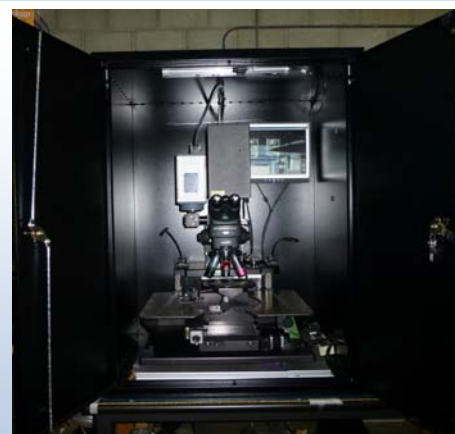

Dark Box

DB-101

Front View

System Sold Separately.

Side View

- Shield RF, Blocking Light
- Large front door
- 3 sides feed through
- Custom Panel for Coaxial, Triaxial.
- Vacuum and Air valve.
- Customs size available